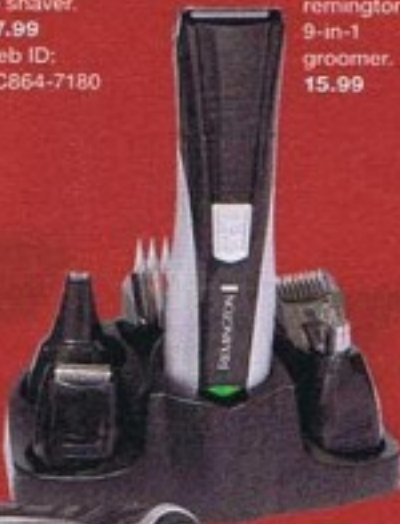

get it now! shop turkey day at jcp.com

DOORBUSTERS 4am-1pm

60% off

ENTIRE STOCK
RAZORS &
GROOMERS
9.99-87.99
reg. 24.99-219.99

norelco®
razor,
71.99
web ID:
FC864-1107

remington®
r5 shaver,
47.99
web ID:
FC864-7180