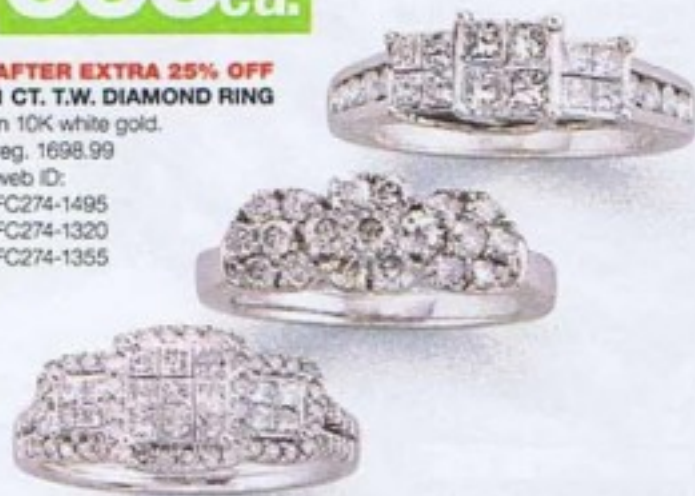

14K gold-over-sterling silver

big buy
599⁸⁸
ea.

AFTER EXTRA 25% OFF
1 CT. T.W. DIAMOND RING

in 10K white gold.
reg. 1698.99
web ID:
FC274-1495
FC274-1320
FC274-1355

big buy
99⁸⁸
set

AFTER EXTRA 25% OFF
1/4 CT. T.W. DIAMOND
3-PC. SET in 14K gold-
over-sterling silver.
reg. 301.99
web ID: FC293-4150