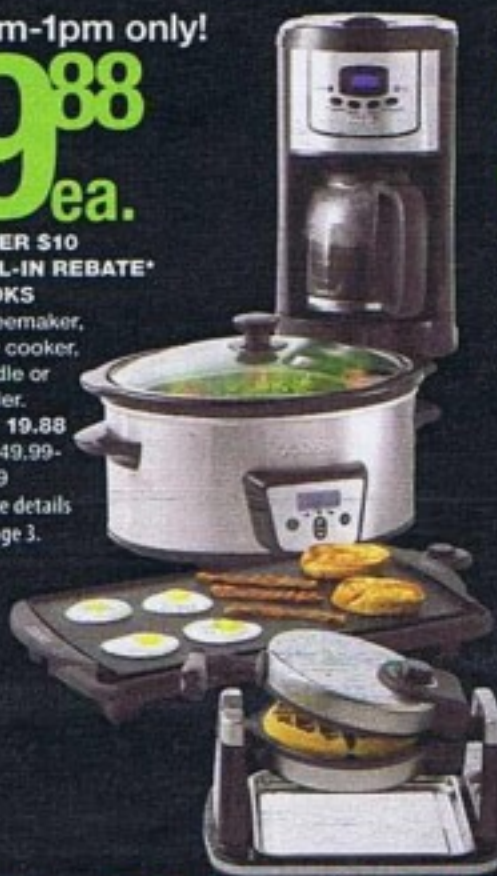

9⁸⁸ ea.

AFTER \$10 MAIL-IN REBATE*
COOKS
colfeemaker, slow cooker, griddle or waffle. sale 19.88 reg. 49.99-59.99 rebate details on page 3.

4am-1pm only!

39⁸⁸ set

PROTOCOL® 4-pc. spinner luggage set. in black, teal, red or purple. reg. 200.00