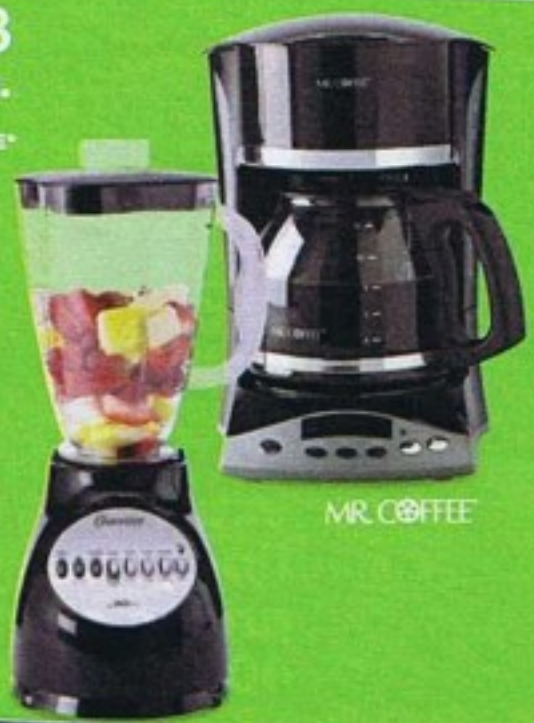

7⁸⁸ **COOKS**
 1.5-qt. slow cooker.
 reg. 19.99

9⁸⁸ **AFTER \$10 MAIL-IN REBATE***
SUNBEAM*
 4-slice toaster.
 sale 19.88
 reg. 49.99
 web ID: FC780-3216

Sunbeam

29⁸⁸ **AFTER \$10 MAIL-IN REBATE***
BELLA CUCINA*
 deep fryer.
 sale 39.88
 reg. 69.99
 web ID: FC780-3035

38⁸⁸ **COOKS**
 electric skillet.
 reg. 79.99
 web ID: FC780-2148

19⁸⁸ **ea.**
AFTER \$10 MAIL-IN REBATE*
OSTER*
 10-speed
 blender or
MR. COFFEE*
 coffeemaker.
 sale 29.88 ea.
 reg. 49.99-59.99
 web ID:
 FC780-4236
 FC780-6127