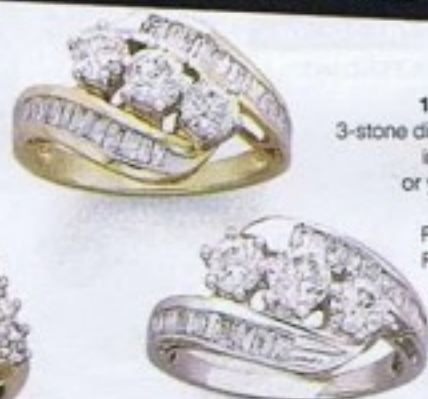

1999⁹⁹

AFTER EXTRA 25% OFF

3 CT. T.W. DIAMOND RING
14K white gold.
sale 2666.65
reg. 7056.99
web ID: 272-3089

be there first! 4am-1pm! incredible prices! 4am-1pm!

999⁹⁹
ea.

AFTER EXTRA 25% OFF

DIAMOND RING OR BRACELET
sale 1333.32
reg. 2584.99-3528.99

2 CT. T.W.
diamond ring in 10K yellow gold.
web ID: FC270-1994

3 CT. T.W.
diamond bracelet in 10K white or yellow gold.
web ID: FC270-4350
FC270-4351

1 1/2 CT. T.W.
3-stone diamond ring in 10K white or yellow gold.
web ID: FC271-5020
FC271-5021