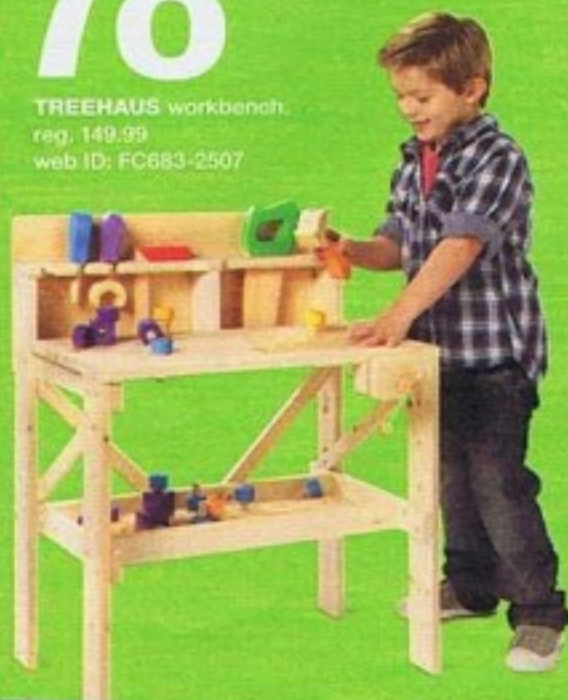

98⁸⁸

TREEHAUS play kitchen,
reg. 179.99
play food, pets and
pans sold separately
web ID:
FC683-2506