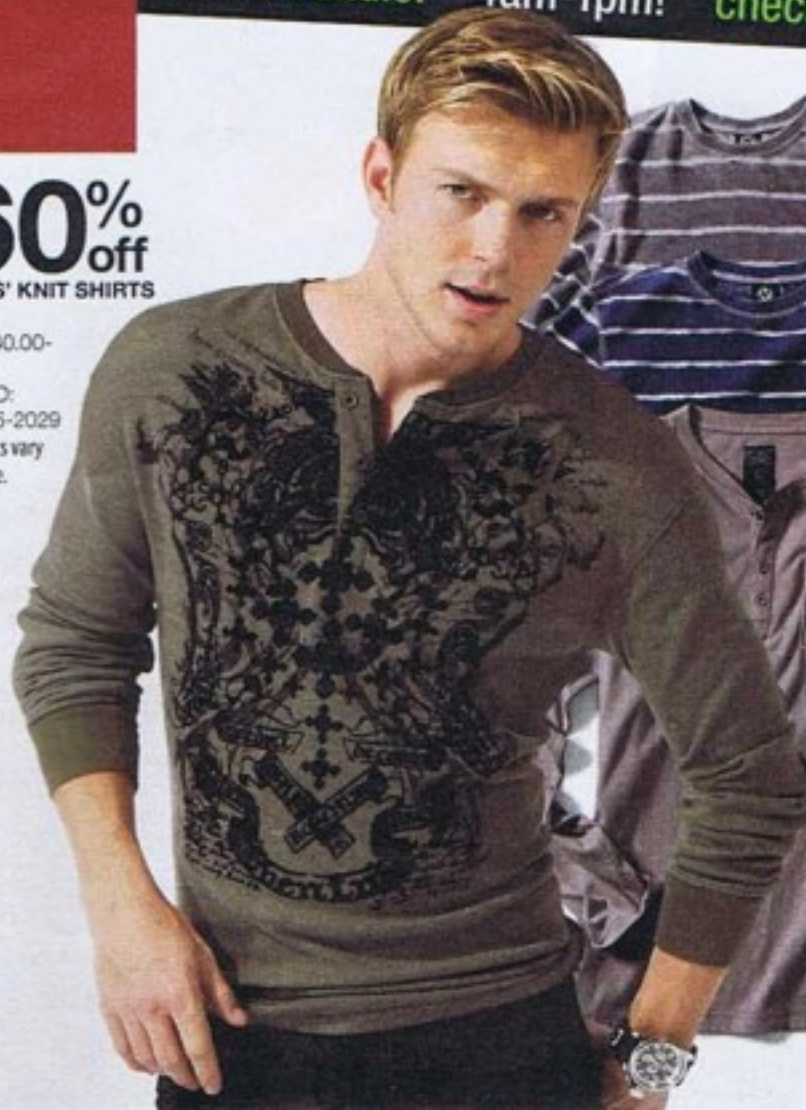

60% off

GUYS' KNIT SHIRTS
14.99
orig. 40.00-
45.00
web ID:
FC525-2029
graphics vary
by store.