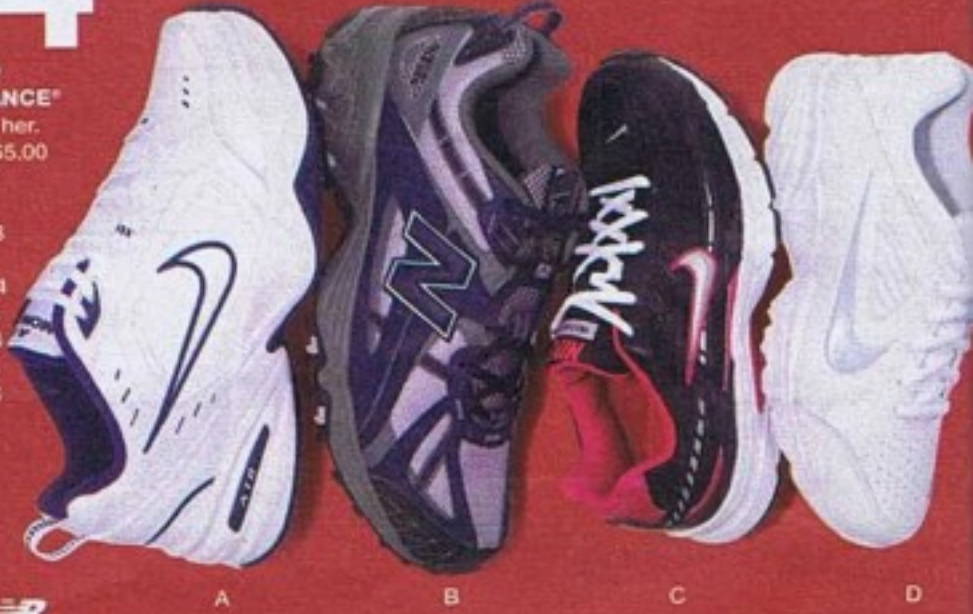

4am-1pm! plan your attack! 4am-1pm! set your alarm! 4am-1pm! be there first! 4am-1pm! incredible!

24⁹⁹

ST. JOHN'S BAY® & J. FERRAR® shoes & boots for him. reg. 50.00-60.00 web ID: A. FC016-3031 B. FC016-3415 C. FC014-2901 D. FC014-2902 E. FC016-7010 F. FC016-7012