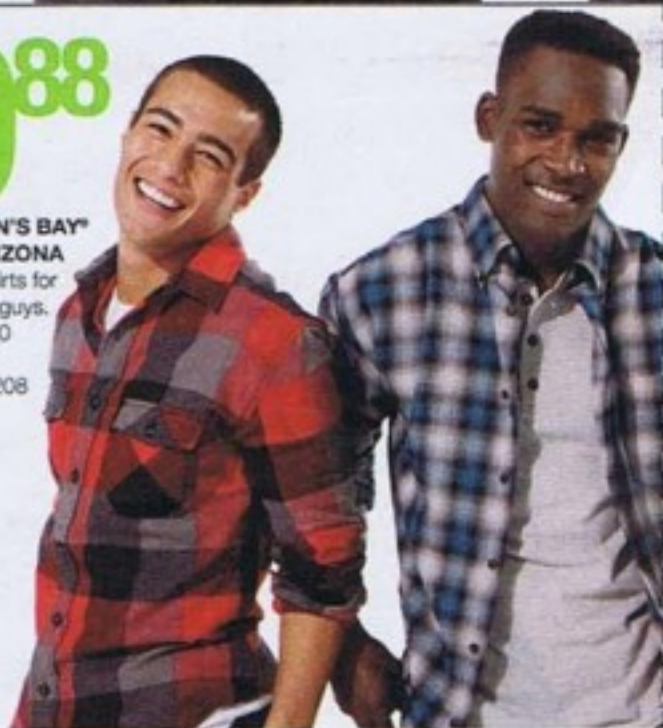

9⁸⁸

ST. JOHN'S BAY®
AND ARIZONA
flannel shirts for
men and guys.
orig. 35.00
web ID:
FC525-4208
1540