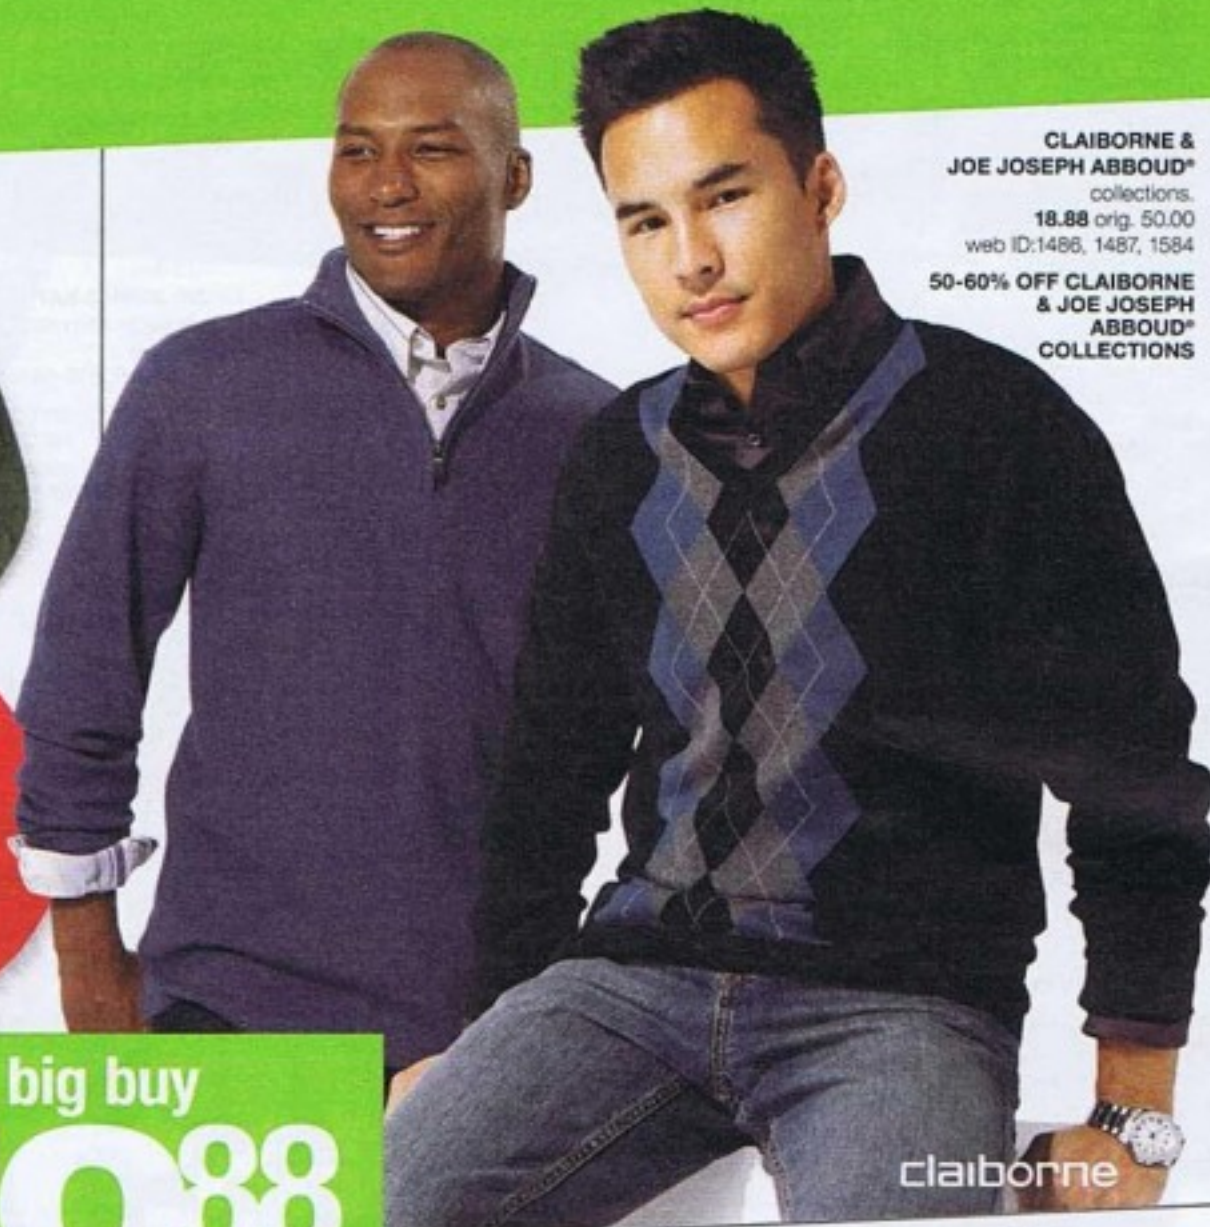

IZOD

CLAIBORNE & JOE JOSEPH ABBOD®
collections.
18.88 orig. 50.00
web ID: 1486, 1487, 1584
50-60% OFF CLAIBORNE & JOE JOSEPH ABBOD® COLLECTIONS

claiborne

big buy
18⁸⁸

STAFFORD®
soft touch robe.
18.88
reg. 75.00
web ID: 1696