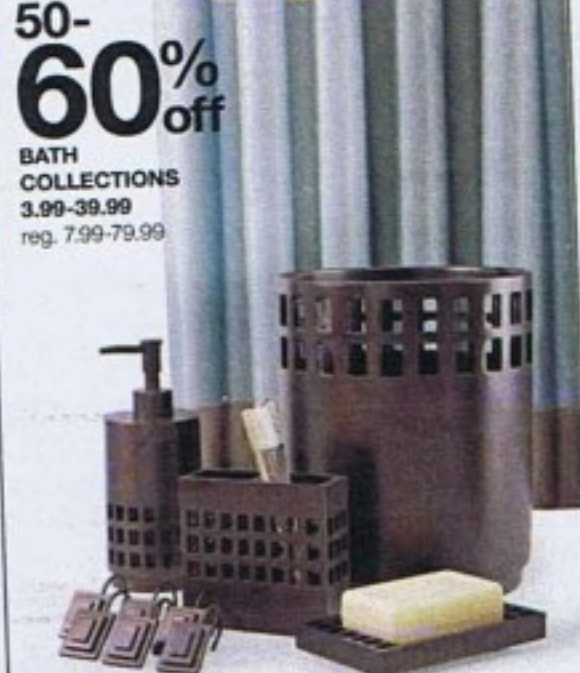

50-
60%
off
ENTIRE STOCK
ACCENT, AREA
& BATH
RUGS
shown:
8.49-49.99
reg. 16.99-125.00