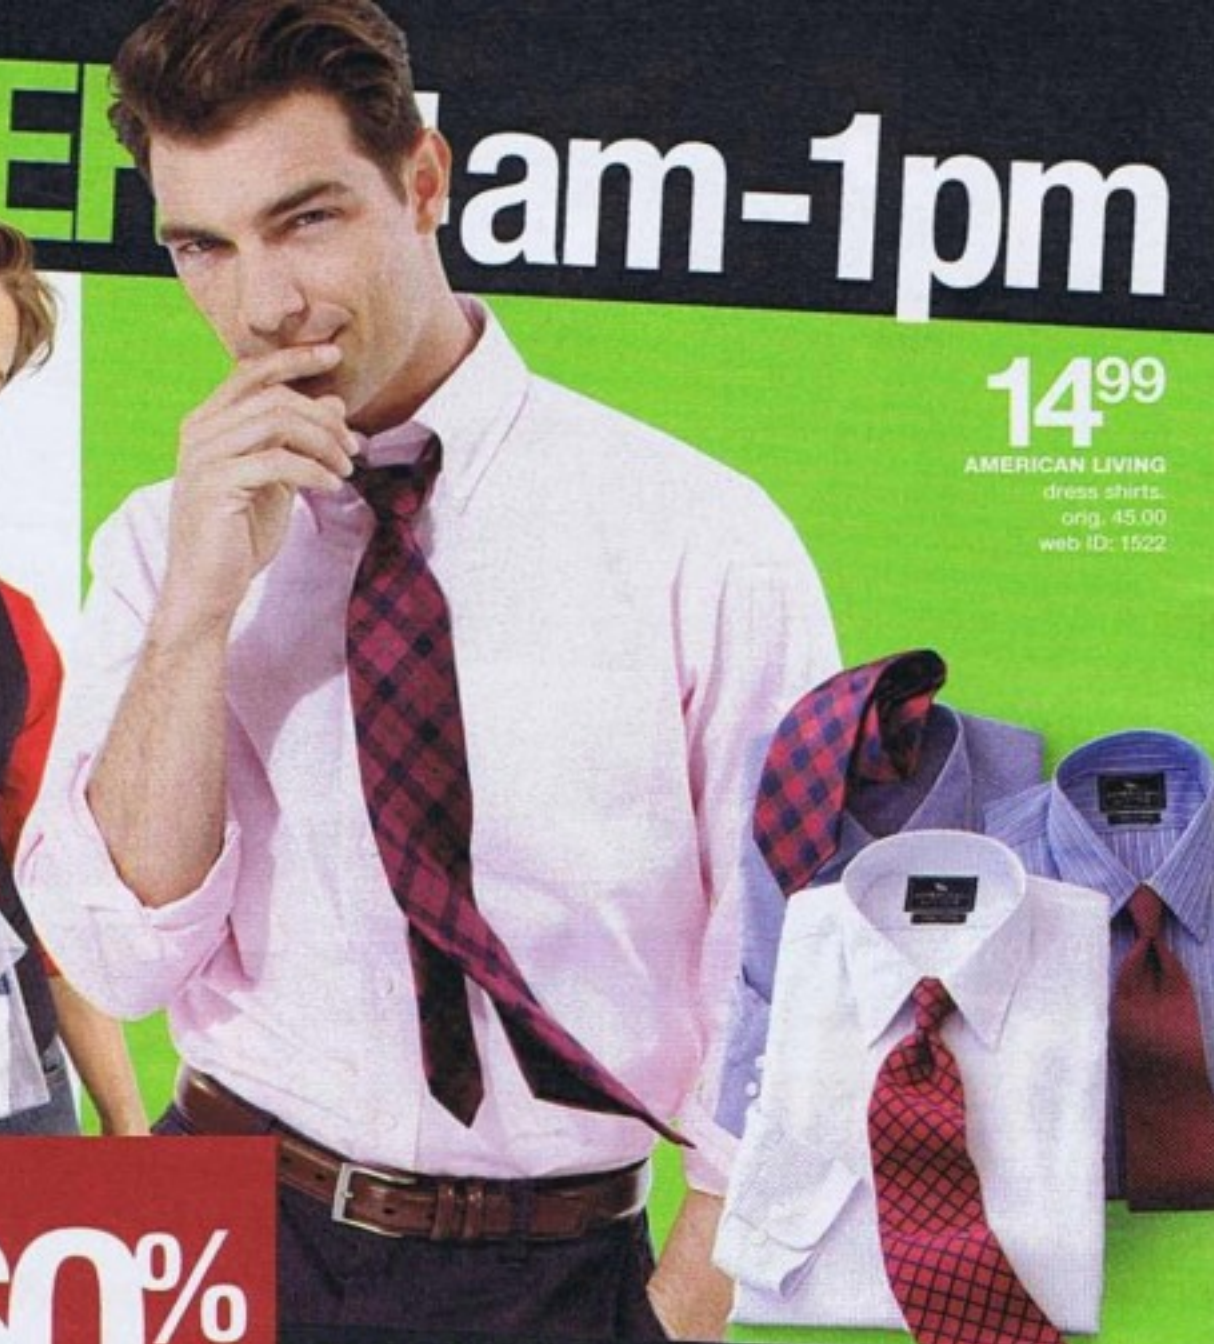

14⁹⁹

AMERICAN LIVING
dress shirts.
orig. 45.00
web ID: 1522