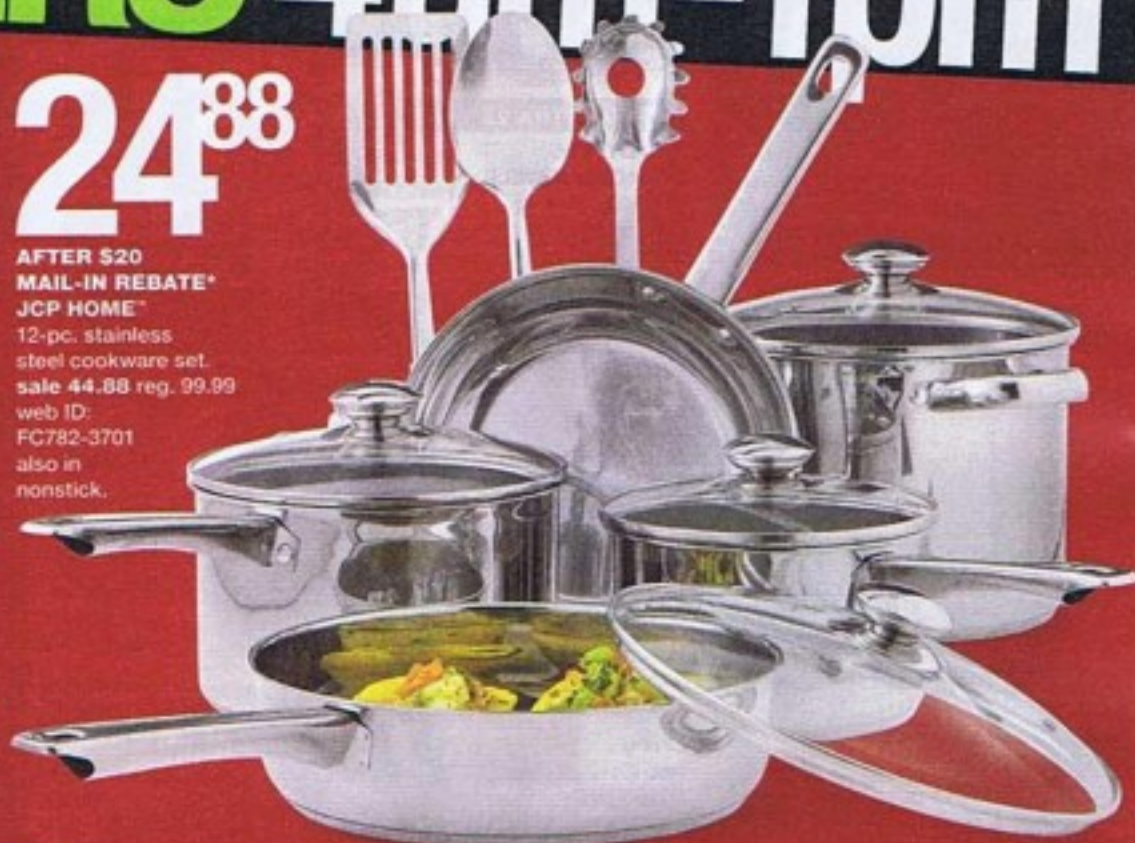

get it now! shop turkey day at jcp.com

DOORBUSTERS 4am-1pm

119⁸⁸

CIRCULON® II
12-pc. nonstick, hard-anodized cookware set. reg. 259.99
web ID: FC782-2512

CIRCULON

24⁸⁸

AFTER \$20 MAIL-IN REBATE* JCP HOME™
12-pc. stainless steel cookware set. sale 44.88 reg. 99.99
web ID: FC782-3701
also in nonstick.