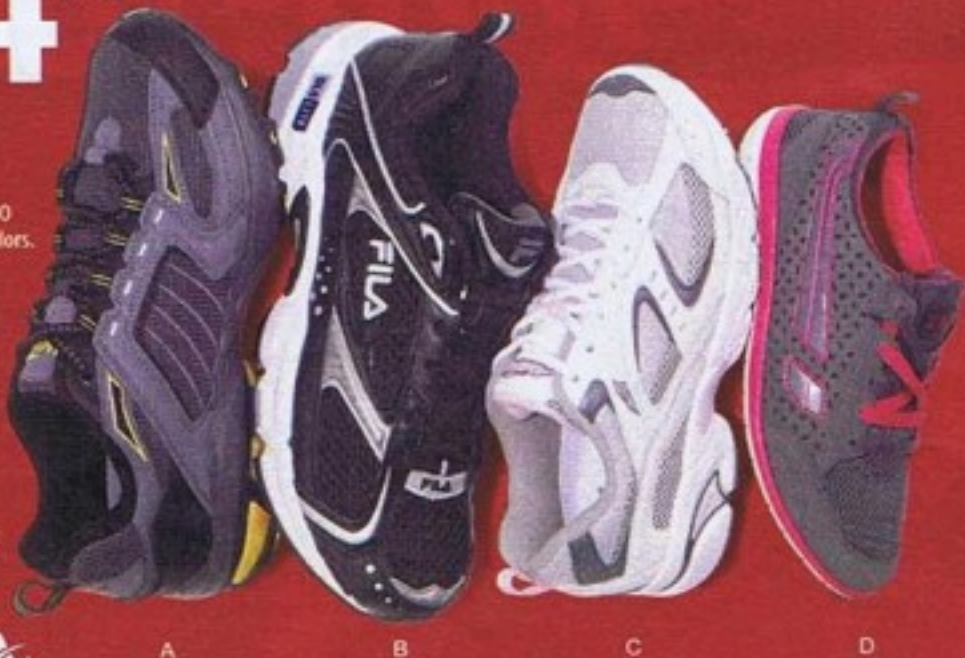

over 500 black friday deals!

24⁹⁹

AVIA®, FILA®, LA GEAR® & MORE for him or her. reg. 50.00-55.00 excludes Chuck Taylors. web ID: A. men's FC609-0186 B. men's FC609-0561 C. women's FC610-0286 D. women's FC610-6060

34⁹⁹

NIKE® AND NEW BALANCE® for him and her. reg. 50.00-65.00 web ID: A. men's FC609-9213 B. men's FC609-0644 C. women's FC610-0814 D. women's FC610-7013