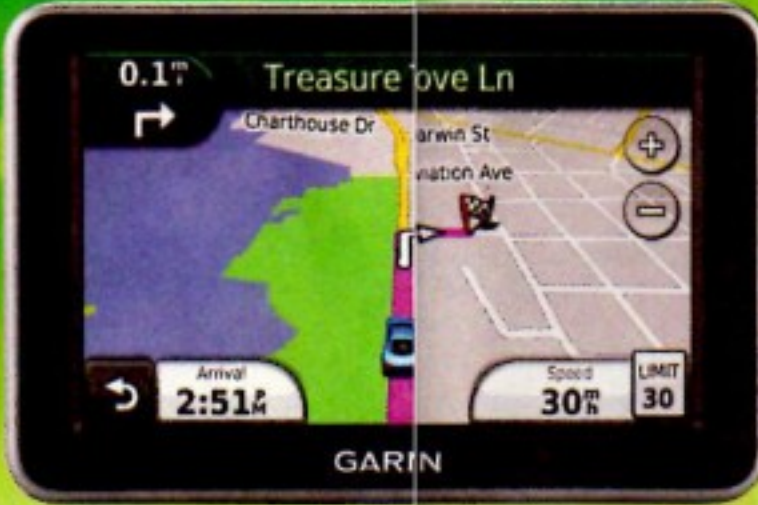

5.0" SPEAKS
screen street names

99⁹⁹
Save $40

Garmin® nuvi® 50 portable GPS
• Reg. price $139.99
36888
Not stable in all stores.