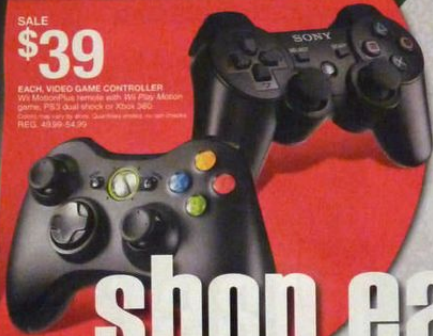

Doorbuster!

While supplies last.

SALE
$39

shop early