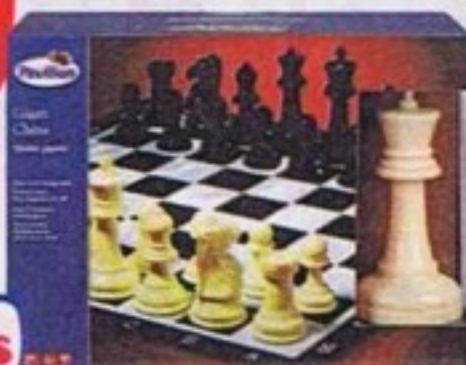

only at **Toys R Us**

19.99 Sale **NEW!** PAVILION Giant Chess Set Ages 6-up. 700354

50% OFF

THURS. 9 PM-SAT. 11 PM