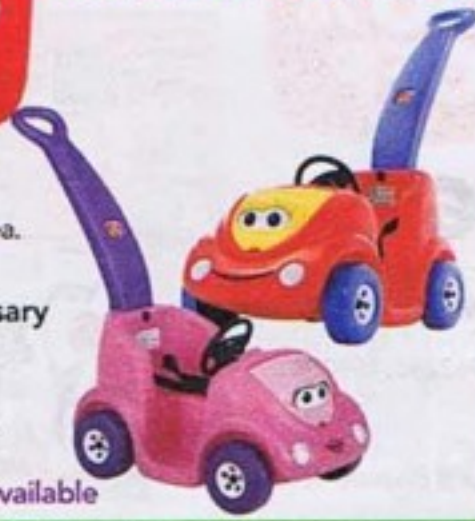

50% OFF

THURS. 9 PM-SAT. 11 PM

24⁹⁹
Sale, ea.

LITTLE TIKES
Easy Store Jr. Play
Slide or Table
Tableware sold
separately.
046792, 329287

Layaway available

40% OFF

THURS. 9 PM-SAT. 11 PM

29⁹⁹
Sale, ea.

STEP2
10th Anniversary
Push Around
Buggies
Ages 1½-up.
664692, 683112

Layaway available

40% OFF

THURS. 9 PM-SAT. 11 PM

23⁹⁹
Sale, ea.

ROCKIN' RIDER
Talking Plush
Pony Rockers
Ages 1½-up.
051933, 154291

Layaway available