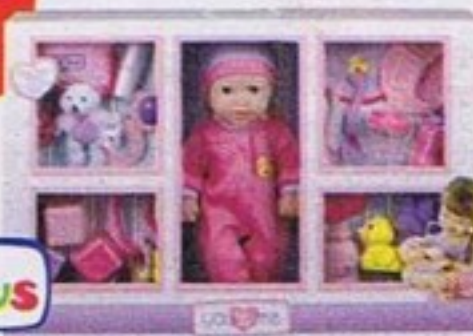

50% OFF

THURS. 9 PM-SAT. 11 PM

9.98
Sale

YOU & ME
14" Doll Starter Kit
Ages 3-up. 712165

only at
Toys R Us

50% OFF

THURS. 9 PM-SAT. 11 PM

19.99
Sale

FURREAL FRIENDS
Lulu My Cuddlin' Kitty
Ages 4-up. 665749