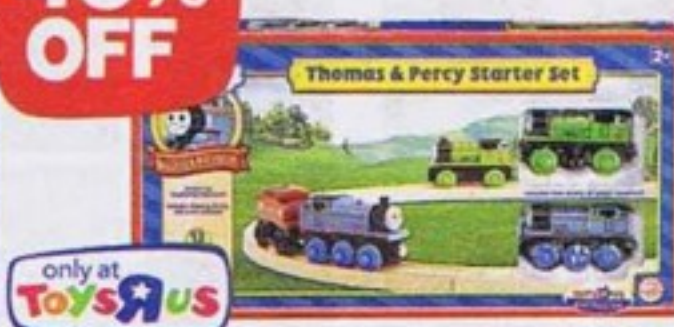

19.99 Sale, ea.
VTECH
Kidizoom Camera
Ages 3-up.
778836, 778844

40% OFF

THURS. 9 PM-FRI. 1 PM

17.99 Sale
THOMAS Wooden Railway
Thomas & Percy Starter Set
Ages 2-up. 122012

40% OFF

THURS. 9 PM-FRI. 1 PM

8.99 Sale, ea.
LEGO HERO
FACTORY
Meltdown,
Xplode
or Corroder
543966, 545168, 547015