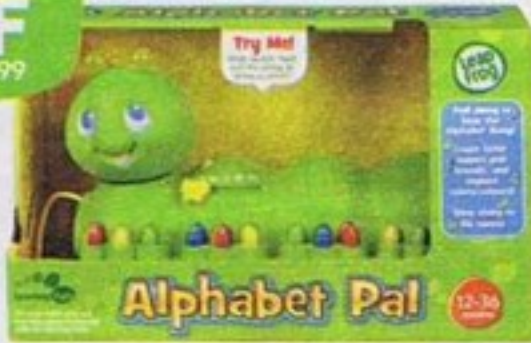

50% OFF
orig. 19.99

FRI. 5 AM-1 PM

9⁹⁹ Sale LEAPFROG Alphabet Pal Ages 1-up. 986655

50% OFF

FRI. 5 AM-1 PM

12⁴⁹ Sale

UNCLE MILTON Night Sky In My Room Ages 8-up. 689587