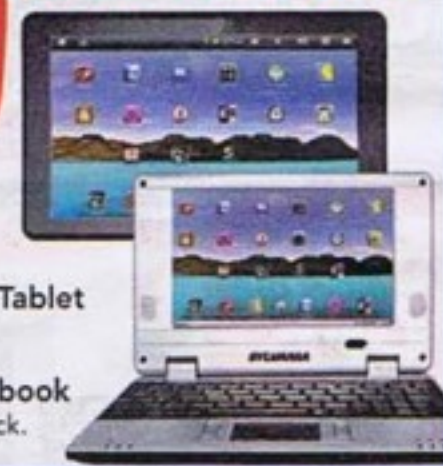

Sale 89.99
was 189.99
Biscuit My Lovin'
Pup 029839

50% OFF

THURS. 9 PM-FRI. 1 PM

24⁹⁹ Sale, ea.
LEAPFROG
Leapster 2
Ages 4-up.
046404, 046381

PLUS! 40% OFF ALL LEAPSTER SOFTWARE

50% OFF

THURS. 9 PM-FRI. 1 PM

74⁹⁹ Sale, ea.
SYLVANIA
7" Android 2.2 Tablet
123525
OR
7" Android Netbook
Choose red or black.
146282, 146371

50% OFF

THURS. 9 PM-FRI. 1 PM

22⁴⁹ Sale

BABY ALIVE
My Baby
Alive Doll
Ages 3-up.
697899

40% OFF